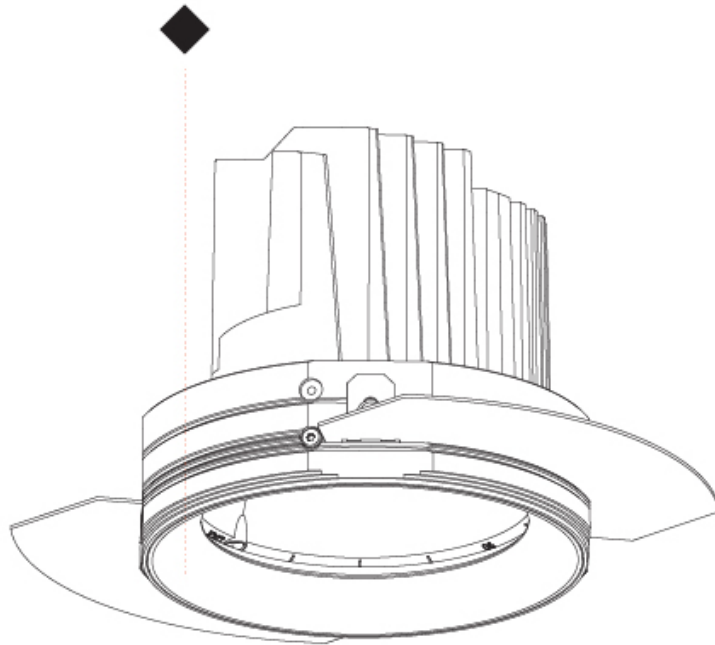

140mm 5 1/2" | 150mm 5 3/8" | 10 | 12 1/2 | 15 | 25mm 3/8" 1/2" 9/16" 1" | ± 30° | 355° | ↑

BIONIQ ROUND ADJUSTABLE TRIMLESS

A35188-

PROJECT

TYPE

SPECIFIER

QUANTITY

DATE