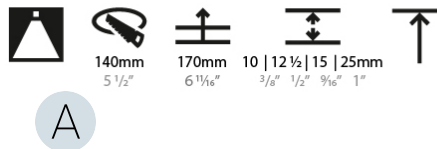

ELECTRICAL

Lamp Type: LED (Zhaga Standard)
Input Wattage (W): 13.2 / 16.5
Total Output Wattage (W): 12.1 / 14.7
Dimming: Tri-Mode (Non-Dimming and Phase Dimming (120Vac only) and 0-10V Dimming)
Driver Included: No
Driver Location: Recessed Housing
Driver Type: Constant Current - Universal
Driver Class: Class 2
Housing: See components
Input Voltage (V): 120 - 277
Constant Current (MA): 350

LED

Number of LEDs: 1
Color Temperature (°K): 2700 / 3000 / 3500 / 4000
Max. Delivered Lumen (lm): 814 / 877 / 911 / 930
Nominal Lumen (lm): 1246 / 1342 / 1396 / 1424
CRI: >90 CRI
Efficiency (%): 90.5
Lamp Life (hrs): 50000
Upon Request: RGB-W Tunable White Special Color Temperature Special LED

OPTICAL

Reflector°: 10
Optic°: Lens Pack - No Lens / Linear Spread Lens / Honeycomb / Spread Lens
Upon Request: Special Beam Angles

RATINGS AND CERTIFICATIONS

382, F 416-247-9319, www.zaneen.com

Created by Interlight for North American Standards at the end of the existing Model #. For assistance on 'custom' specifications, contact zteam@zaneen.com. In a constant effort to supply the best product, we reserve the right to change specifications or materials without notice. The most recent specification sheets are found at zaneen.com

IP rating: IP20