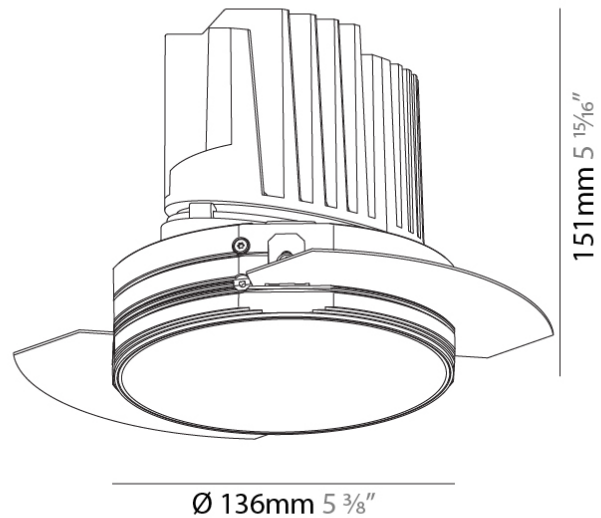

ELECTRICAL

Lamp Type: LED (Zhaga Standard)
Input Wattage (W): 13.2 / 16.5
Total Output Wattage (W): 12.1 / 14.7
Dimming: Tri-Mode (Non-Dimming and Phase Dimming (120Vac only) and 0-10V Dimming)
Driver Included: No
Driver Location: Recessed Housing
Driver Type: Constant Current - Universal
Driver Class: Class 2
Housing: See components
Input Voltage (V): 120 - 277
Constant Current (MA): 350

LED

Number of LEDs: 1
Color Temperature (°K): 2700 / 3000 / 3500 / 4000
Max. Delivered Lumen (lm): 814 / 877 / 911 / 930
Nominal Lumen (lm): 1246 / 1342 / 1396 / 1424
CRI: >90 CRI
Efficiency (%): 90.5
Lamp Life (hrs): 50000
Upon Request: RGB-W Tunable White Special Color Temperature Special LED

OPTICAL

Reflector°: 10
Optic°: Lens Pack - No Lens / Linear Spread Lens / Honeycomb / Spread Lens
Upon Request: Special Beam Angles

RATINGS AND CERTIFICATIONS

382, F 416-247-9319, www.zaneen.com

Created by Interlight for North American Standards at the end of the existing Model #. For assistance on 'custom' specifications, contact zteam@zaneen.com. In a constant effort to supply the best product, we reserve the right to change specifications or materials without notice. The most recent specification sheets are found at zaneen.com

IP rating: IP20