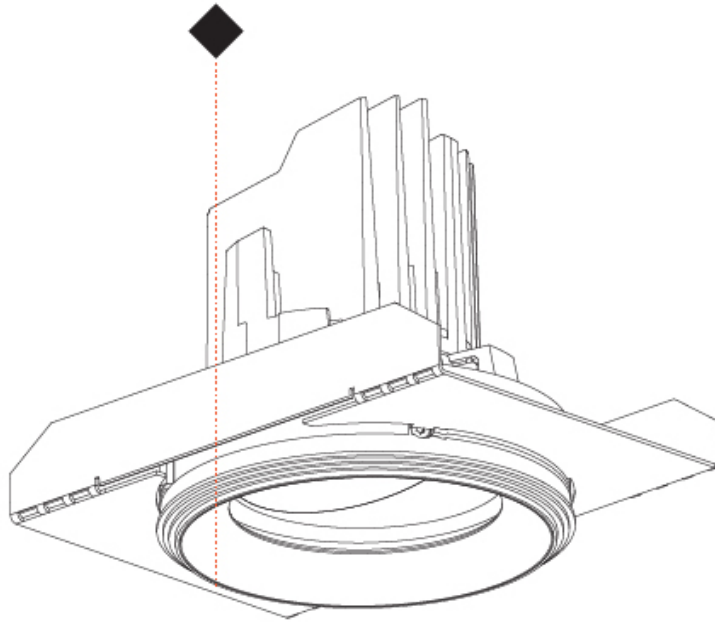

BIONIQ ROUND ADJUSTABLE TRIMLESS

A35182-

PROJECT	_____
TYPE	_____
SPECIFIER	_____
QUANTITY	_____
DATE	_____